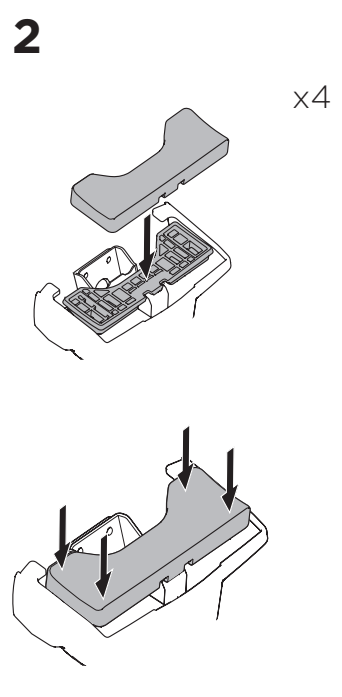

1

Kit 145167

RENAULT Clio (IV), 5-dr Hatchback, 13-19

ISO 11154-E

THULE WingBar Evo	THULE WingBar Edge	THULE WingBar	THULE SquareBar Evo	Evo X (scale)	Edge X (scale)
RENAULT Clio (IV), 5-dr Hatchback, 13-19				36,5	F

THULE ProBar Evo	THULE SlideBar Evo	X (mm/inch)		
RENAULT Clio (IV), 5-dr Hatchback, 13-19		1016 mm / 40"		

THULE WingBar Evo	THULE WingBar Edge	THULE WingBar	THULE SquareBar Evo	Evo Y (scale)	Edge Y (scale)
RENAULT Clio (IV), 5-dr Hatchback, 13-19				28,5	D

THULE ProBar Evo	THULE SlideBar Evo	Y (mm/inch)		
RENAULT Clio (IV), 5-dr Hatchback, 13-19		936 mm / 36 7/8"		

	W (mm/inch)	Z (mm/inch)
RENAULT Clio (IV), 5-dr Hatchback, 13-19	730 mm / 28 3/4"	255 mm / 10"